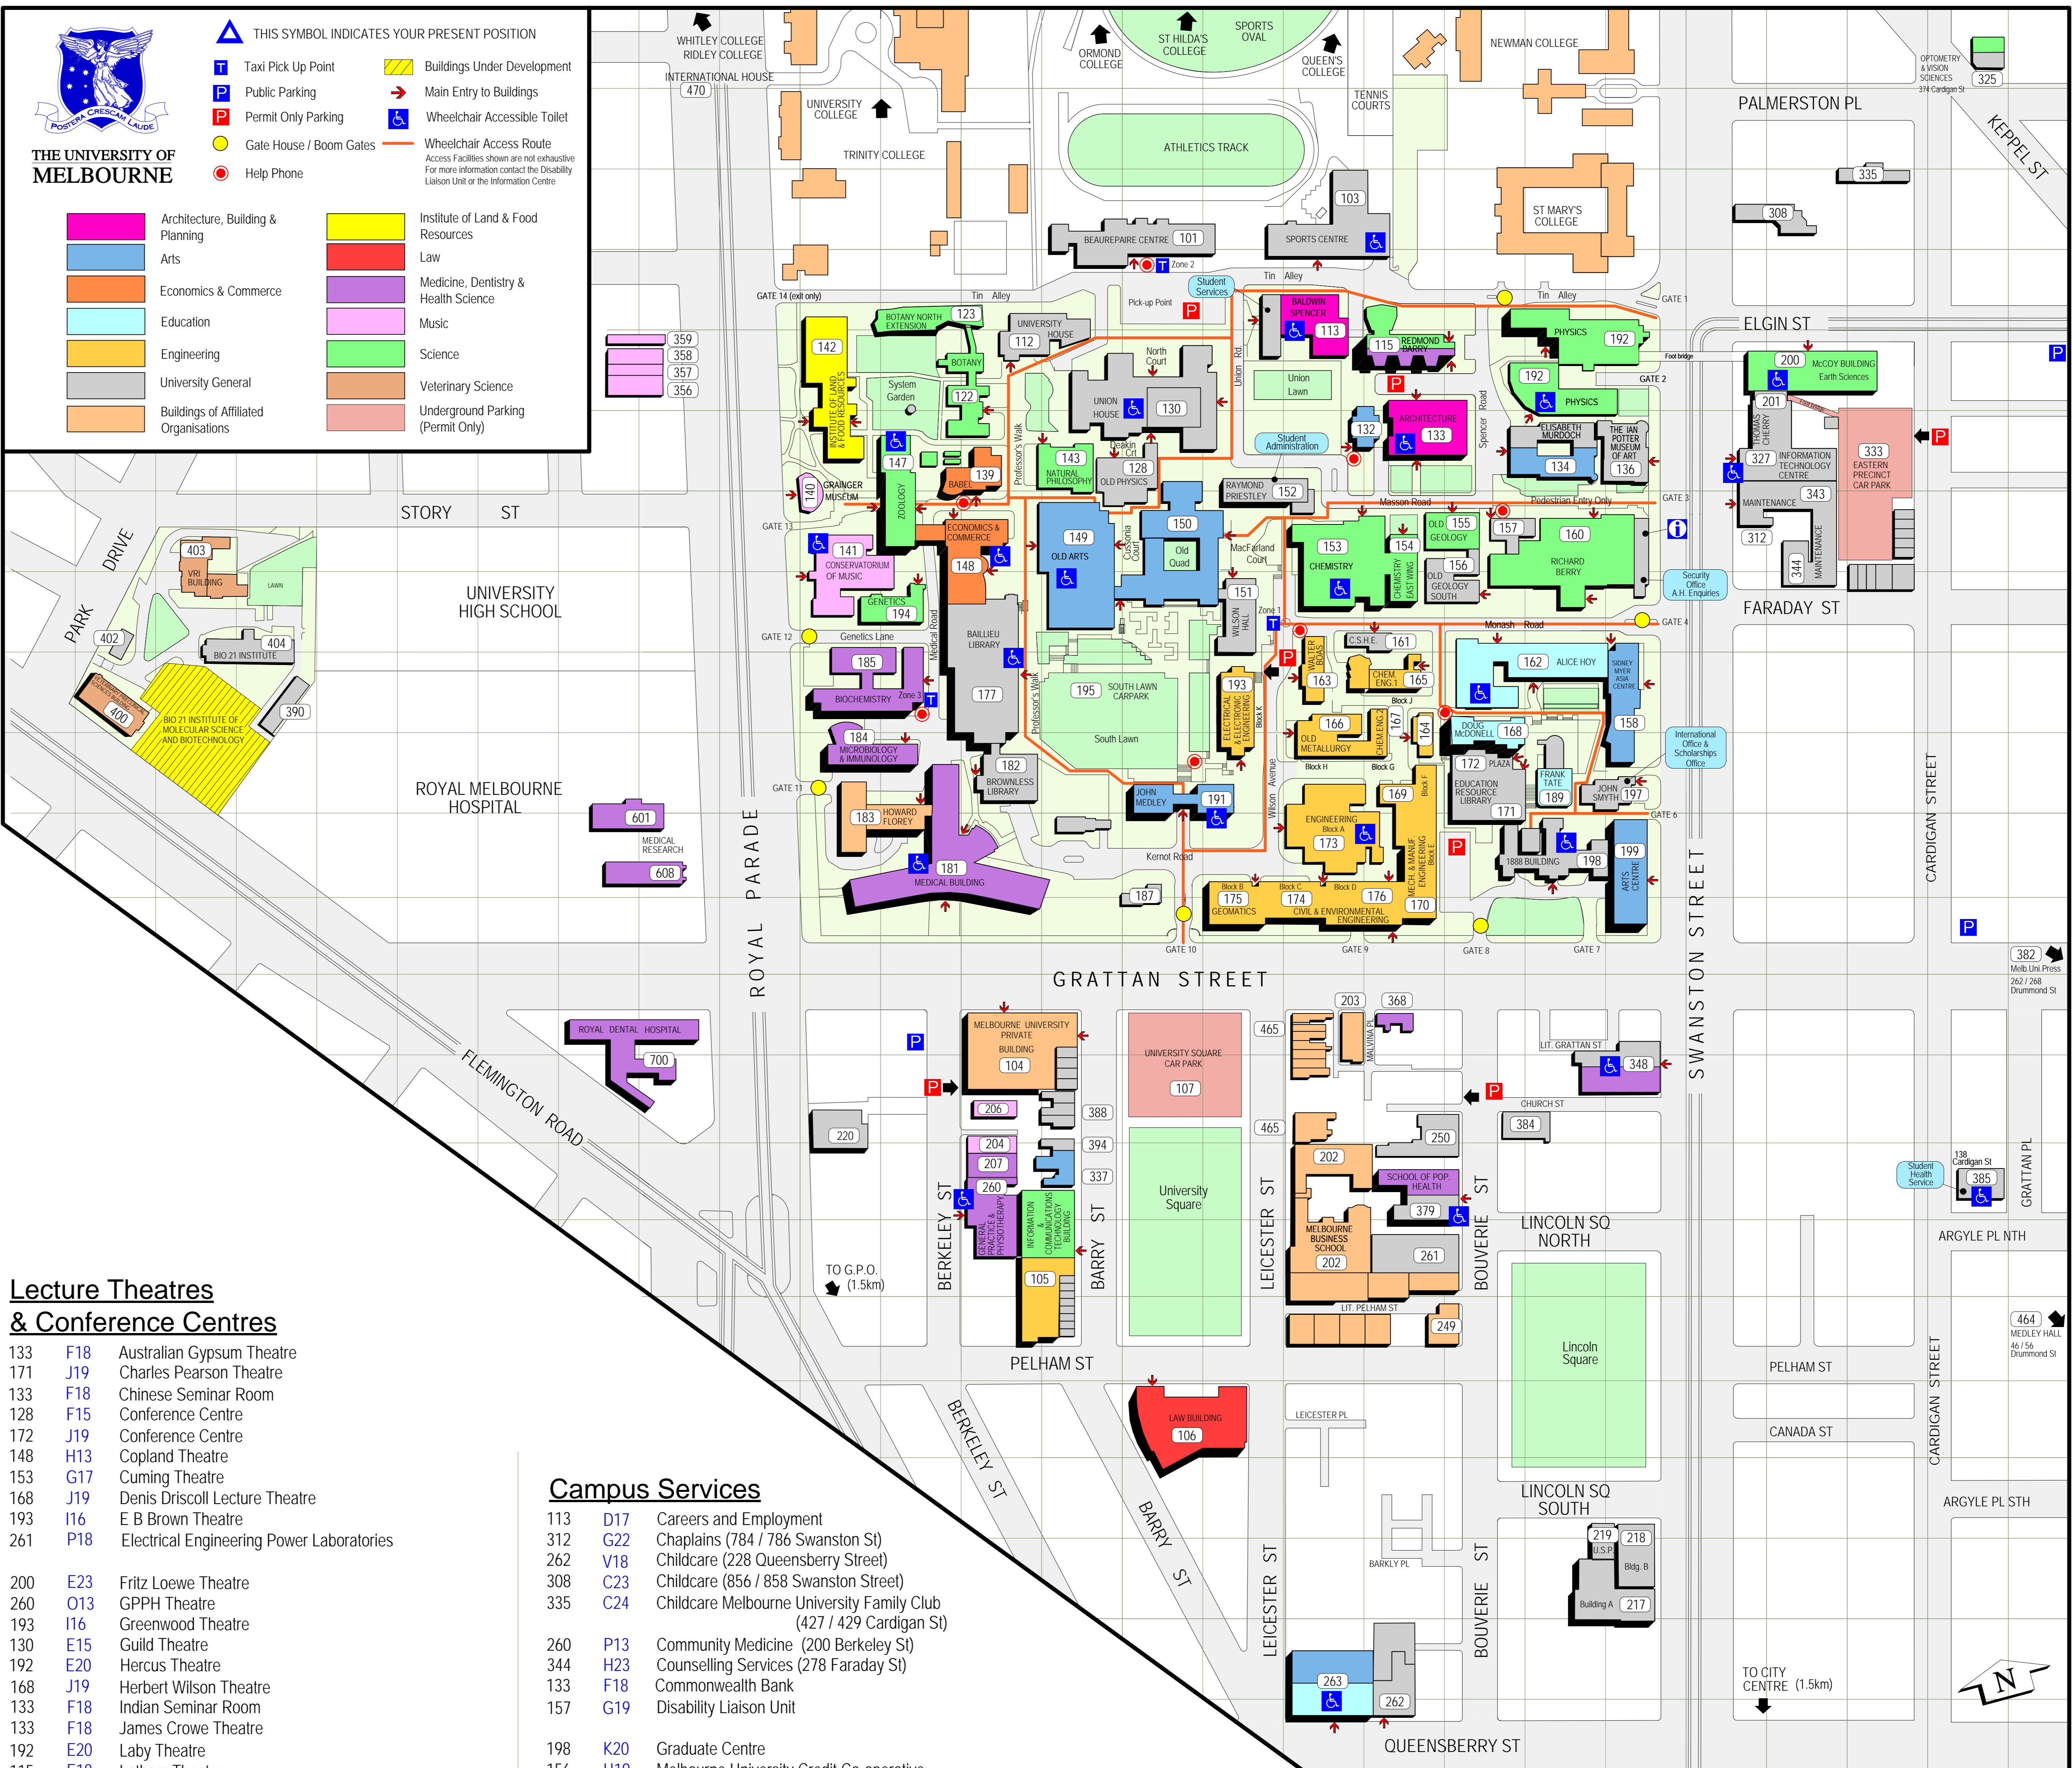

No. Grid Building / Department

Table listing building numbers, grid coordinates, and department names. Includes buildings like 1888 Building (UMPA), 139 Barry Street, 780 Elizabeth Street, etc.

No. Grid Building / Department

Table listing building numbers, grid coordinates, and department names. Includes buildings like Howard Florey Institute, Ian Potter Museum of Art, etc.

1 2 3 4 5 6 7 8 9 10 11 12 13 14 15 16 17 18 19 20 21 22 23 24 25 26

Lecture Theatres & Conference Centres

Table listing lecture theatres and conference centres with grid coordinates and names. Includes Australian Gypsum Theatre, Charles Pearson Theatre, etc.

Campus Services

Libraries

Table listing libraries with grid coordinates and names. Includes Architecture Building & Planning Library, Baillieu Library, etc.